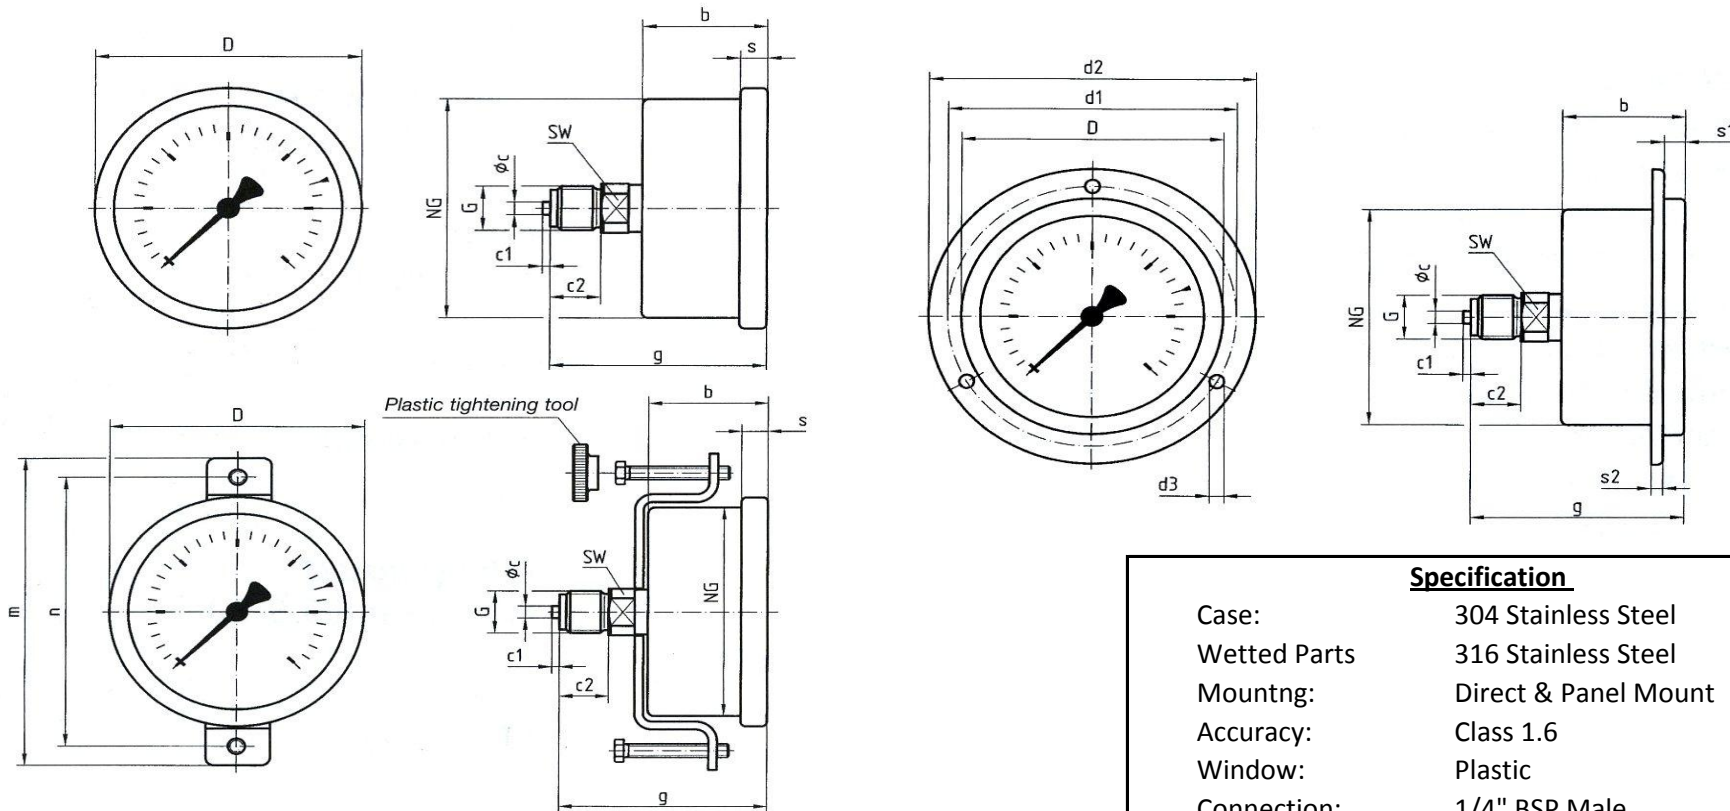

Ashford Instrumentation Ltd  
 Tel: 01233 730999  
 Fax: 01233 731133  
 E-mail: sales@ashfordinstrumentation.com

Drawing Number: WS63BG712&732&752CWL  
 Product: 63mm Pressure Gauge  
 Date: 27 June 2013  
 Issue: 1  
 Drawing Not To Scale

**MODEL: 63BG712 & 63BG732 & 63BG752 CWL**

**Dimensions In Millimetres**

G	NG	D	b	c2	c1	$\phi_c$	d1	d2	d3	s2	s	s1	g	n	m
1/4" BSP	62.3	68	31	12	2	5	75	85	3.6	2	6.5	5.5	55.5	9.8	8.7

**Specification**

Case: 304 Stainless Steel  
 Wetted Parts: 316 Stainless Steel  
 Mountng: Direct & Panel Mount  
 Accuracy: Class 1.6  
 Window: Plastic  
 Connection: 1/4" BSP Male