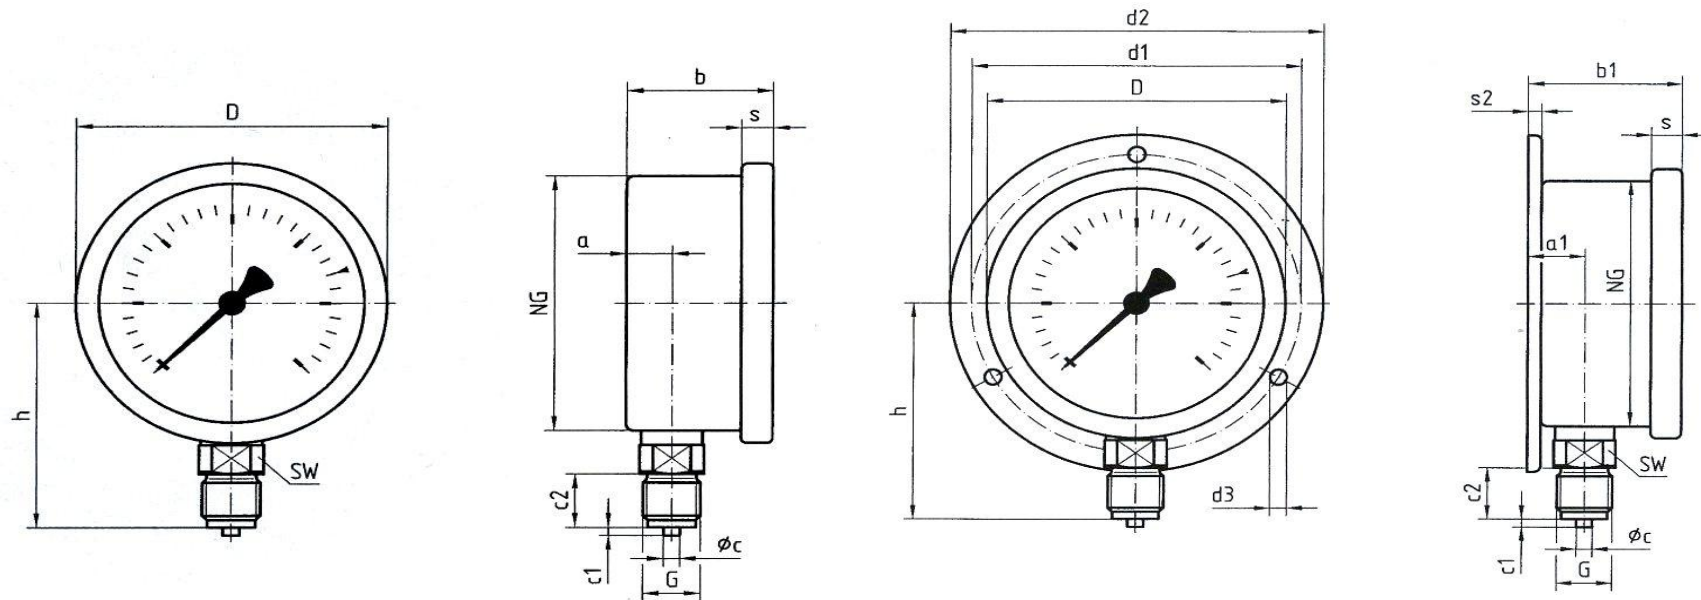

Ashford Instrumentation Ltd
 Tel: 01233 730999
 Fax: 01233 731133
 E-mail: sales@ashfordinstrumentation.com

Drawing Number: WS63BG701&741CWL
 Product: 63mm Pressure Gauge
 Date: 27 June 2013
 Issue: 1
 Drawing Not To Scale

MODEL: 63BG701 & 63BG741 CWL

Dimensions In Millimetres

G	NG	h	b	a	c2	c1	ϕ_c	D	d1	d2	d3	b1	a1	s1
1/4" BSP	63	55	31	10	12	2	5	68	75	85	3.6	33	12	2

Specification

Case: 304 Stainless Steel
 Wetted Parts: Brass
 Mountng: Direct & Surface
 Accuracy: Class 1.6
 Window: Plastic
 Connection: 1/4" BSP Male