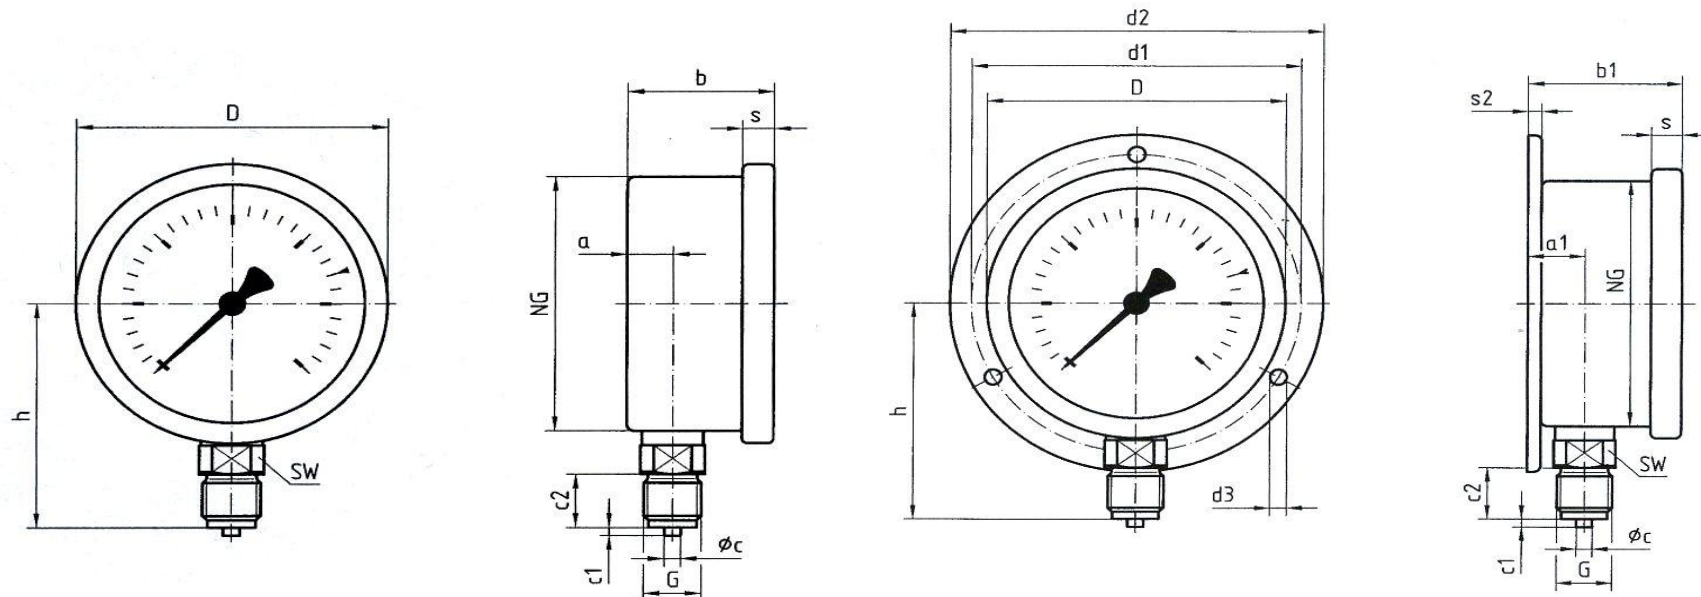

Ashford Instrumentation Ltd
 Tel: 01233 730999
 Fax: 01233 731133
 E-mail: sales@ashfordinstrumentation.com

Drawing Number: WS63BG701&741CWL
 Product: 63mm Pressure Gauge
 Date: 27 June 2013
 Issue: 1
 Drawing Not To Scale

MODEL: 63BG701 & 63BG741 CWL

Dimensions In Millimetres

G	NG	h	b	a	c2	c1	φc	d1	d2	d3	b1	a1	s1
1/4" BSP	68	55	31	10	12	2	5	75	85	3.6	33	12	2

Specification

Case: 304 Stainless Steel
 Wetted Parts: Brass
 Mountng: Direct & Surface
 Accuracy: Class 1.6
 Window: Plastic
 Connection: 1/4" BSP Male