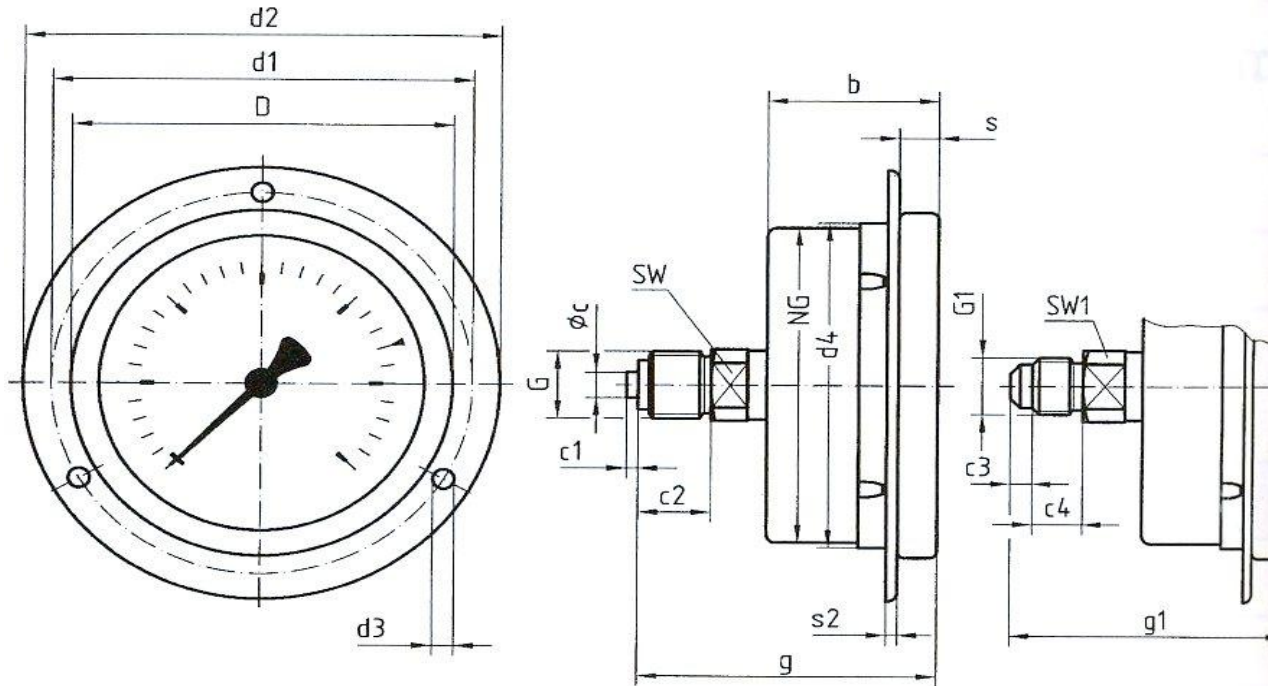

Ashford Instrumentation Ltd
 Tel: 01233 730999
 Fax: 01233 731133
 E-mail: sales@ashfordinstrumentation.com

Drawing Number: WS63BD412CWL
 Product: 63mm Pressure Gauge
 Date: 8 October 2013
 Issue: 1
 Drawing Not To Scale

Dimensions In Millimetres

G	NG	c1	c2	g	d4	D	d1	d2	d3	b	s	s2
1/4" BSP	62	2	20	67	62	71	75	85	3.6	35	7	2

Specification

Case: 304 Stainless Steel
 Bezel: 304 Stainless Steel
 Wetted Parts: 316 Stainless Steel
 Mountng: Direct
 Accuracy: Class 1.6
 Window: Perspex
 Connection: 1/4" BSP Male